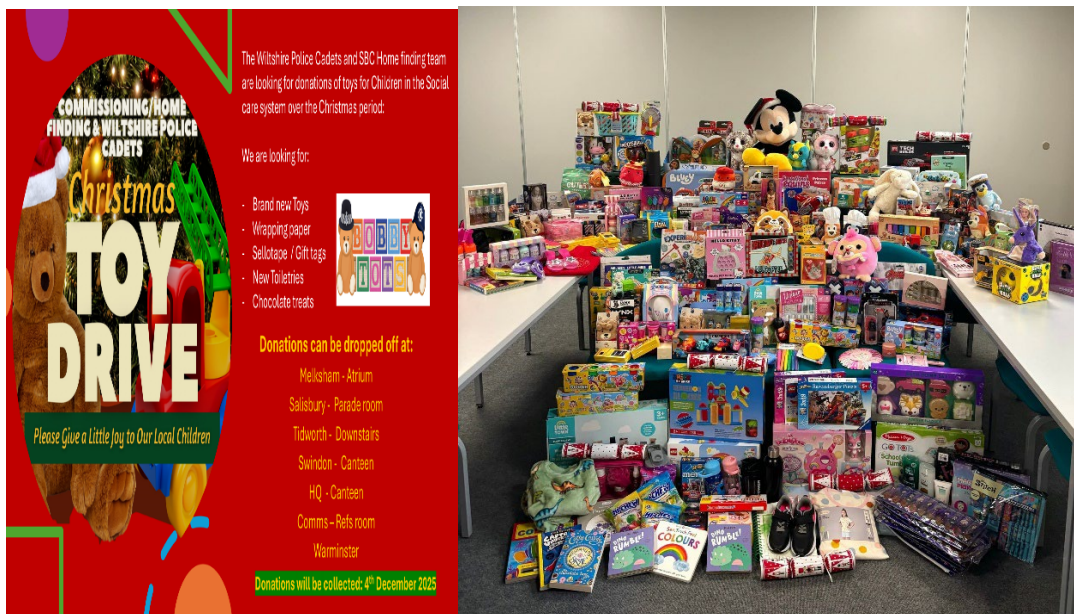

- **Hare Coursing** -There has been increased of the hare coursing in the local area of Enford, Everleigh, Collingbourne Kingstone and Collingbourne Ducis, Ludgershall. Neighbourhood team along with rural crime officer regularly patrolling the area.

Community Engagement

- South CID and the Amesbury Neighbourhood Team were proud to take part in a heart-warming festive initiative organised by Swindon Borough Council, alongside Wiltshire Police Cadets and the Social Services Home Finding Team, to launch this year's Christmas Toy Drive. It's been fantastic to see such generosity from our officers and police staff, in support of this amazing cause, which aims to bring some seasonal cheer to children currently in care.

A special thanks also goes to Tesco Amesbury and Barry Davies, Pastor for Amesbury Baptist Church for their incredible contributions. 🎄

- **OP Dasher** -On 05/12/2025 and 19/12/2025 Amesbury Neighbourhood Team, supported by Salisbury Response Team 3, have conducted proactive mobile patrols across the local area as part of our ongoing efforts to tackle shoplifting and anti-social behaviour (ASB).

As part of this operation, officers deployed in plain clothes visited a number of retail locations to deter and disrupt criminal activity. Officers engaged directly with shop owners and staff to provide crime prevention advice, gather intelligence and offer reassurance during what is a busy time of year for retailers.