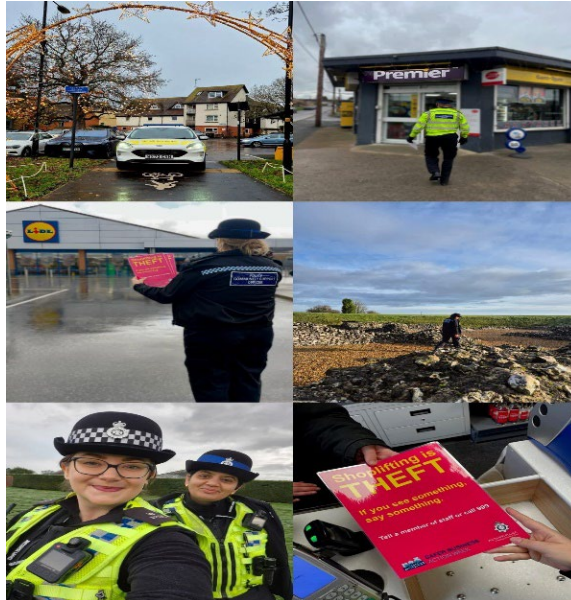

These patrols resulted in useful information being obtained about ongoing local issues, which will now be developed by the team to inform future activity and targeted policing work.